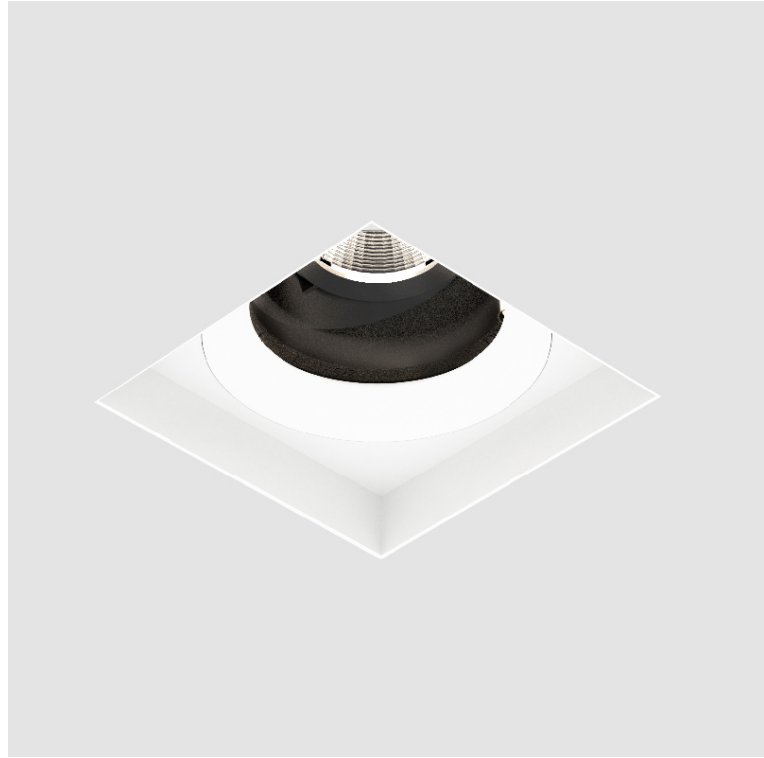

ELECTRICAL

Lamp Type: LED (Zhaga Standard)
Input Wattage (W): 13.2 (2700K) / 16.5
Total Output Wattage (W): 12 (2700K) / 15
Dimming: Tri-Mode (Non-Dimming and Phase Dimming (120Vac only) and 0-10V Dimming)
Driver Included: No
Driver Location: Recessed Housing
Driver Type: Constant Current - Universal
Driver Class: Class 2
Housing: See components
Input Voltage (V): 120 - 277
Constant Current (MA): 350

LED

Number of LEDs: 1
Color Temperature (°K): 2700 / 3000 / 3500 / 4000
Max. Delivered Lumen (lm): 850 / 950 / 1019 / 1040
Nominal Lumen (lm): 960 / 1070 / 1156 / 1180
CRI: >90 CRI
Efficiency (%): 88.5
Lamp Life (hrs): 50000
Upon Request: RGB-W Tunable White Special Color Temperature Special LED

OPTICAL

Reflector: 10
Adjustability: Rotational 355°; Tilt 30°
Upon Request: Special Beam Angles

RATINGS AND CERTIFICATIONS

Available for international specifications by adding "INT" at the end of the existing Model #. For assistance on 'custom' specifications, contact zteam@zaneen.com. In a constant effort to supply the best product, we reserve the right to change specifications or materials without notice. The most recent specification sheets are found at zaneen.com

IP rating: IP20