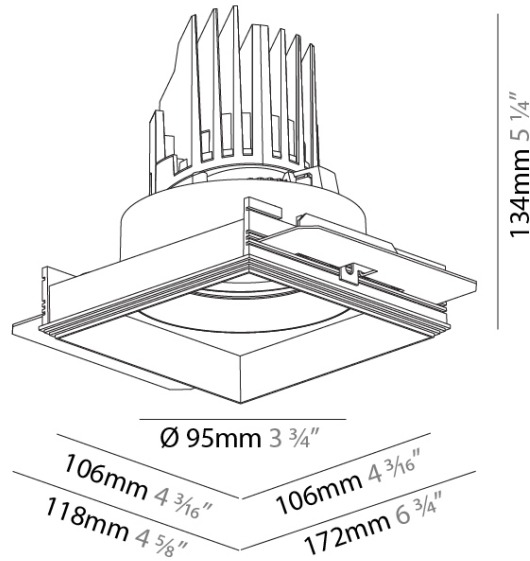

ELECTRICAL

Lamp Type: LED (Zhaga Standard)
Input Wattage (W): 13.2 (2700K) / 16.5
Total Output Wattage (W): 12 (2700K) / 15
Dimming: Tri-Mode (Non-Dimming and Phase Dimming (120Vac only) and 0-10V Dimming)
Driver Included: No
Driver Location: Recessed Housing
Driver Type: Constant Current - Universal
Driver Class: Class 2
Housing: See components
Input Voltage (V): 120 - 277
Constant Current (MA): 350

LED

Number of LEDs: 1
Color Temperature (°K): 2700 / 3000 / 3500 / 4000
Max. Delivered Lumen (lm): 850 / 950 / 1019 / 1040
Nominal Lumen (lm): 960 / 1070 / 1156 / 1180
CRI: >90 CRI
Efficiency (%): 88.5
Lamp Life (hrs): 50000
Upon Request: RGB-W Tunable White Special Color Temperature Special LED

OPTICAL

Reflector: 10
Adjustability: Rotational 355°; Tilt 30°
Upon Request: Special Beam Angles

RATINGS AND CERTIFICATIONS

Available for international specifications by adding "INT" at the end of the existing Model #. For assistance on 'custom' specifications, contact zteam@zaneen.com. In a constant effort to supply the best product, we reserve the right to change specifications or materials without notice. The most recent specification sheets are found at zaneen.com

IP rating: IP20