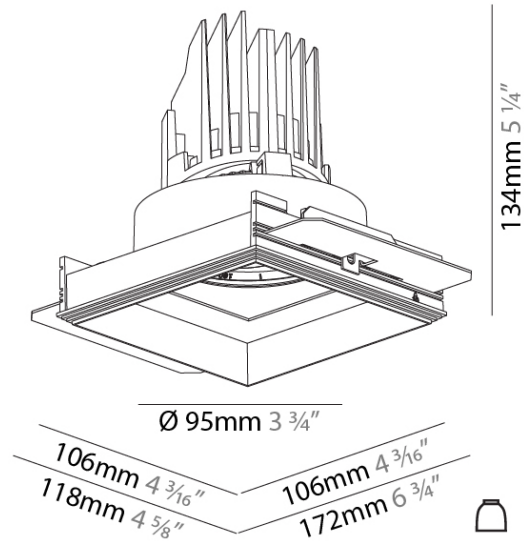

ELECTRICAL

Lamp Type: LED (Zhaga Standard)
Input Wattage (W): 15.5
Total Output Wattage (W): 14.5
Dimming: Tri-Mode (Non-Dimming and Phase Dimming (120Vac only) and 0-10V Dimming)
Driver Included: No
Driver Location: Recessed Housing
Driver Type: Constant Current - Universal
Driver Class: Class 2
Housing: See components
Input Voltage (V): 120 - 277
Constant Current (MA): 500

LED

Number of LEDs: 1
Color Temperature (°K): 2700 / 3000 / 3500 / 4000
Max. Delivered Lumen (lm): 940 / 980 / 1029 / 1050
Nominal Lumen (lm): 1386 / 1438 / 1511 / 1542
CRI: >90 CRI
Efficiency (%): 87.9 / 88.4 / 87.9
Lamp Life (hrs): 50000
Upon Request: RGB-W Tunable White Special Color Temperature Special LED

OPTICAL

Reflector: 20 / 40 / 60
Adjustability: Rotational 355°; Tilt 30°
Upon Request: Special Beam Angles

RATINGS AND CERTIFICATIONS
Zaneen Inc. © 2024, 10000 880-3382, F 416-247-9319, www.zaneen.com

Available for international specifications by adding "INT" at the end of the existing Model #. For assistance on 'custom' specifications, contact zteam@zaneen.com.
In a constant effort to supply the best product, we reserve the right to change specifications or materials without notice. The most recent specification sheets are found at zaneen.com
IP rating: IP20